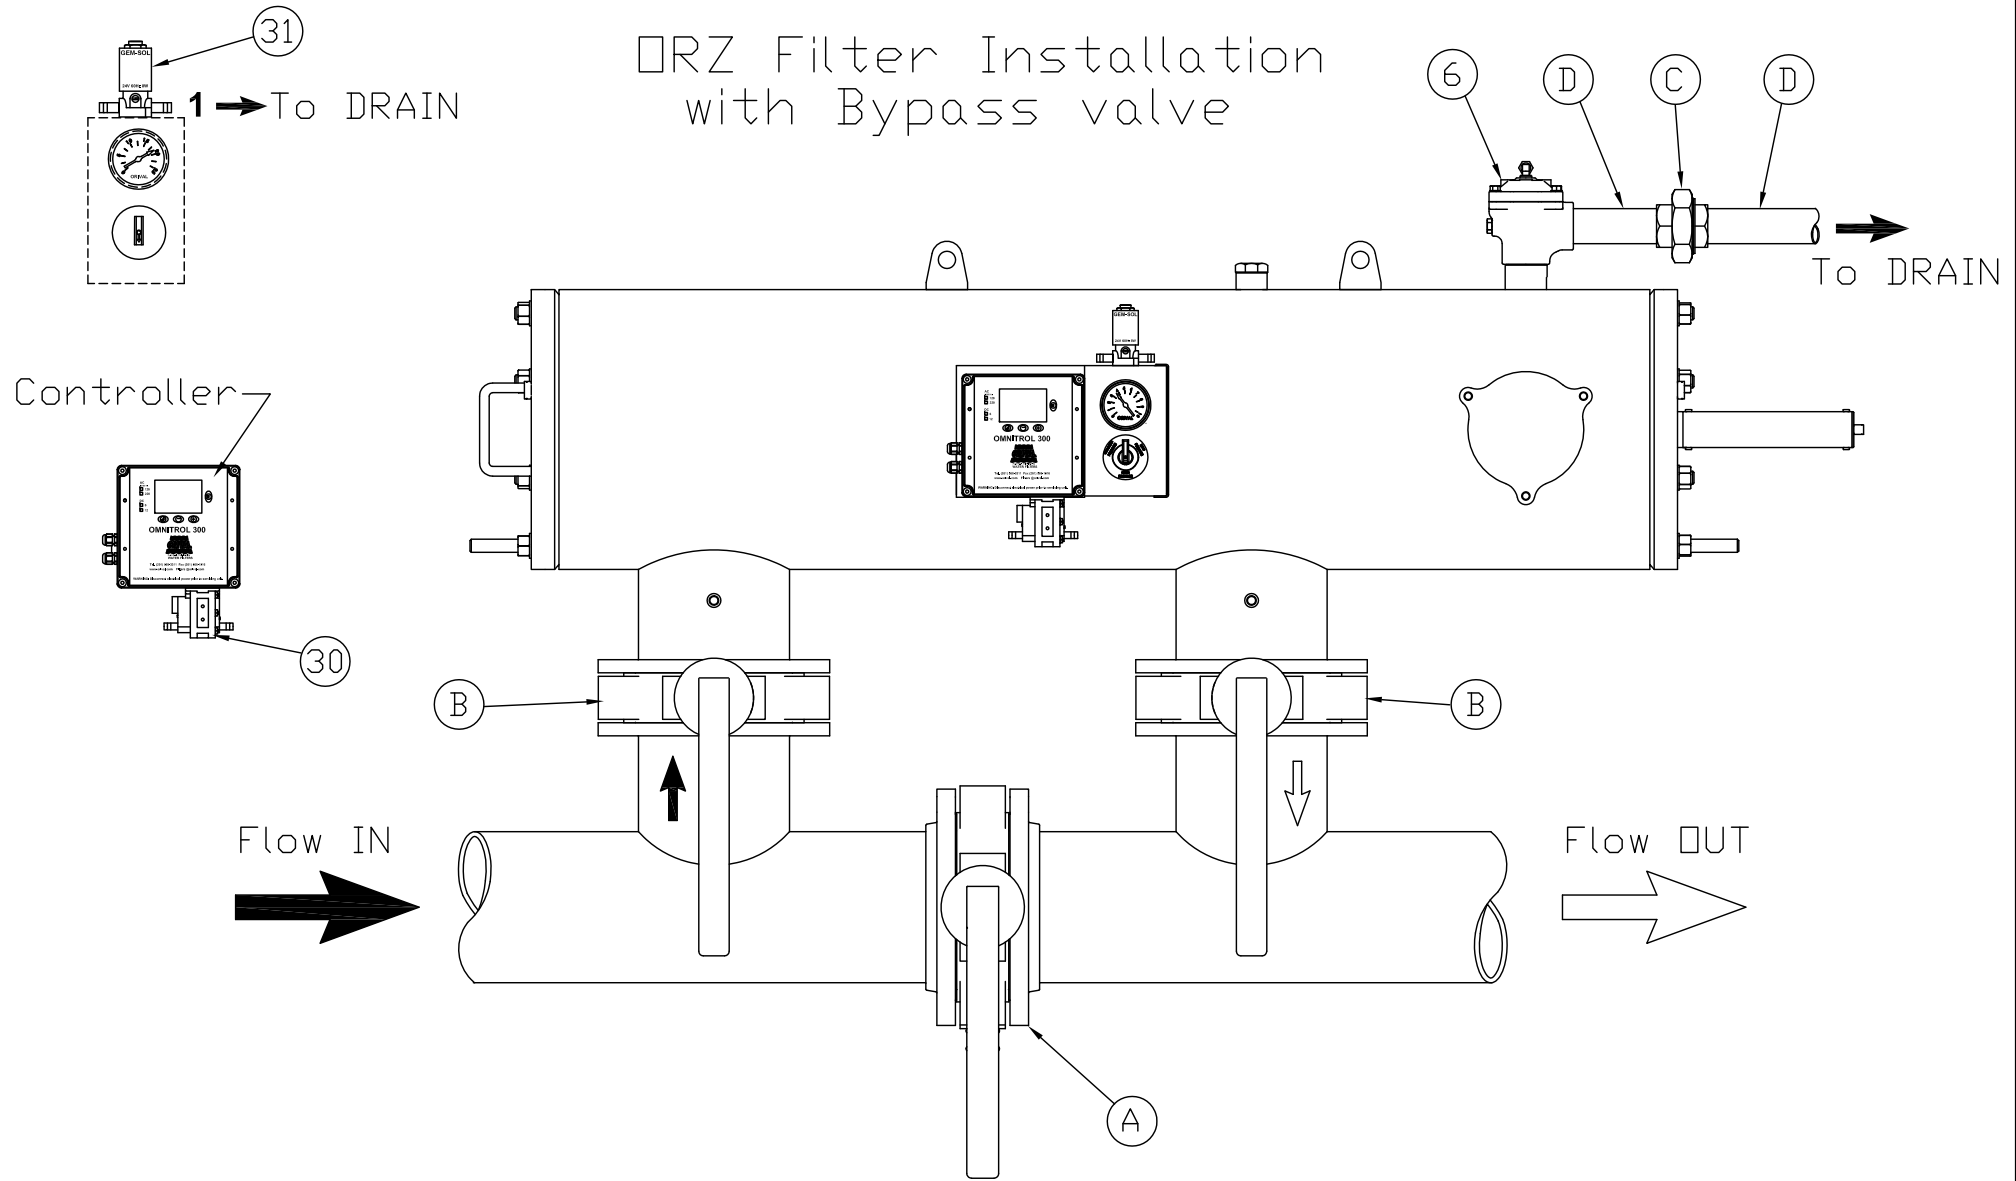

ORZ Filter Installation with Bypass valve

Used for all ORZ filters

REVISED 5/20/2020

31	SOLENOID VALVE	24 Vac, 3 WAY, N.O.
30	DIFFERENTIAL PRESSURE SWITCH	PRESET TO 7 PSI - INCREASING
6	RINSE VALVE	1 1/2" TO 2" VARIES WITH FILTER SIZE
D	DRAIN LINE	CUSTOMER SUPPLIED
C	PIPE UNION	CUSTOMER SUPPLIED
B	ISOLATION VALVES	CUSTOMER SUPPLIED
A	BYPASS VALVE	CUSTOMER SUPPLIED
No.	DESCRIPTION	NOTES