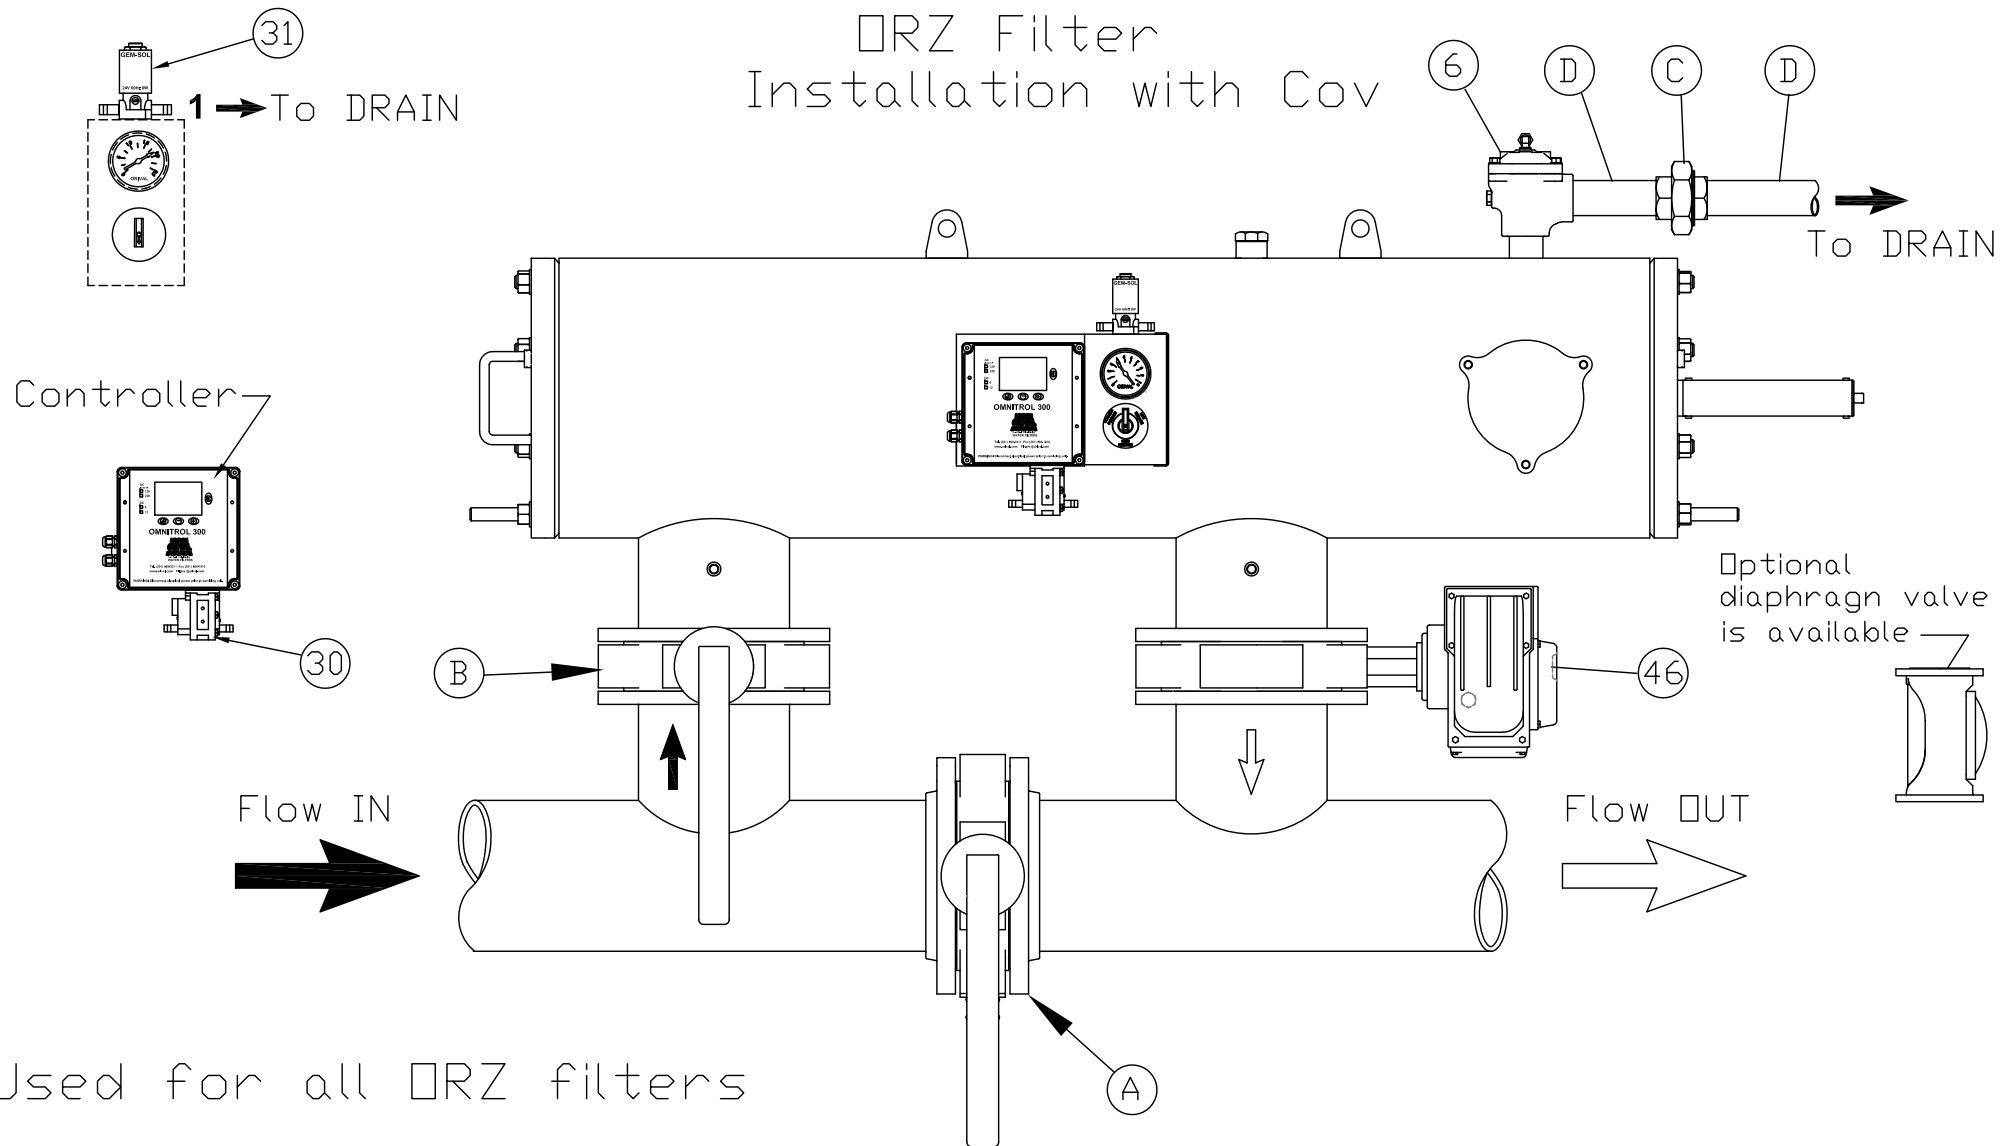

# ORZ Filter Installation with Cov

46	Controller Outlet Valve (COV)	24vac Electric Butterfly Valve
35	SOLENOID VALVE	24 Vac, 3 WAY, N.O.
31	OMNITROL CONTROLLER	VARIOUS MODELS AVAILABLE
30	DIFFERENTIAL PRESSURE SWITCH	PRESET TO 7 PSI - INCREASING
6	RINSE VALVE	1 1/2" TO 2" VARIES WITH FILTER SIZE
D	DRAIN LINE	CUSTOMER SUPPLIED
C	PIPE UNION	CUSTOMER SUPPLIED
B	ISOLATION VALVES	CUSTOMER SUPPLIED
A	BYPASS VALVE	CUSTOMER SUPPLIED
No.	DESCRIPTION	NOTES