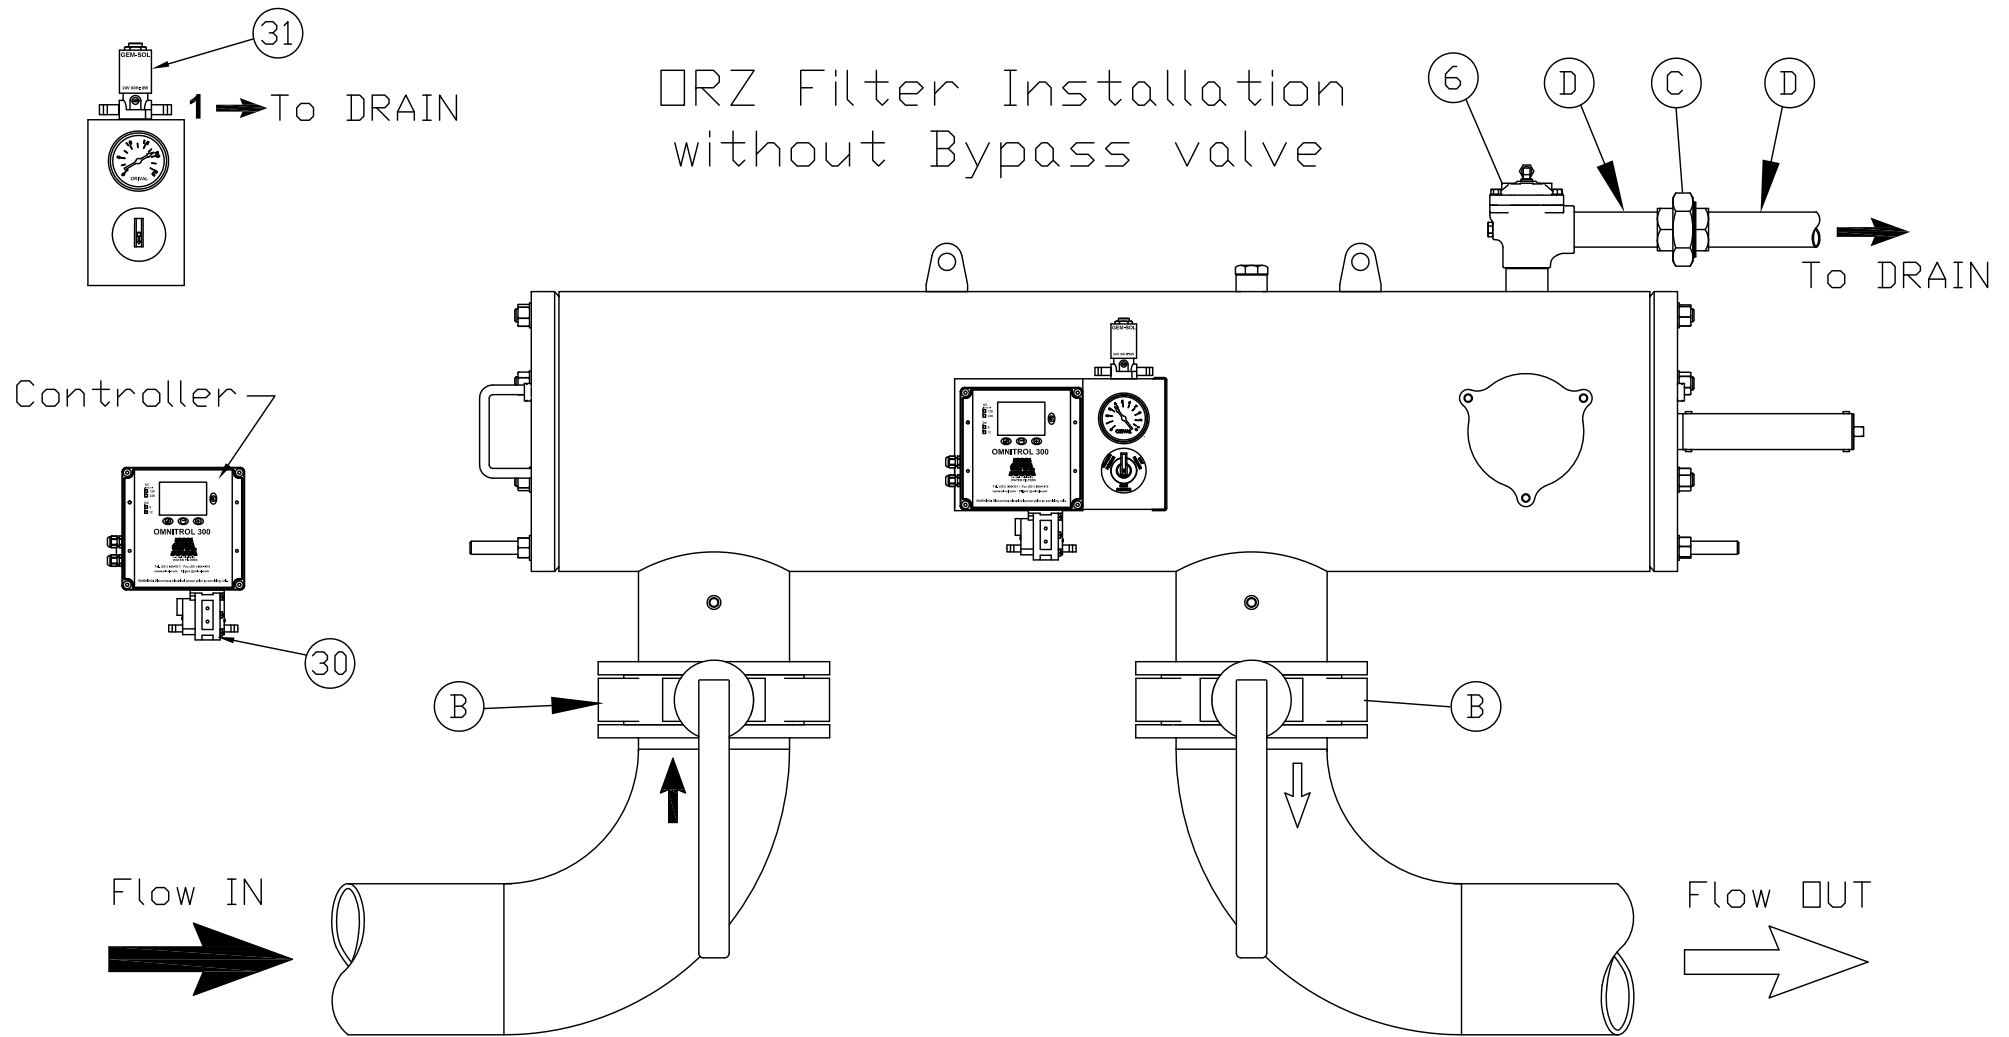

ORZ Filter Installation without Bypass valve

Used for all ORZ filters

REVISED 5/20/2020

ORIVAL INC.

213 S. Van Brunt St
Englewood, NJ 07631
800-567-9767
201-568-3311

filters@orival.com www.orival.com

Dwn. By: LM Date: 11/29/16

Scale: NTS Dwg. # 1604

31	SOLENOID VALVE	24 Vac, 3 WAY, N.O.
30	DIFFERENTIAL PRESSURE SWITCH	PRESET TO 7 PSI - INCREASING
6	RINSE VALVE	1 1/2" TO 2" VARIES WITH FILTER SIZE
D	DRAIN LINE	CUSTOMER SUPPLIED
C	PIPE UNION	CUSTOMER SUPPLIED
B	ISOLATION VALVES	CUSTOMER SUPPLIED
No.	DESCRIPTION	NOTES