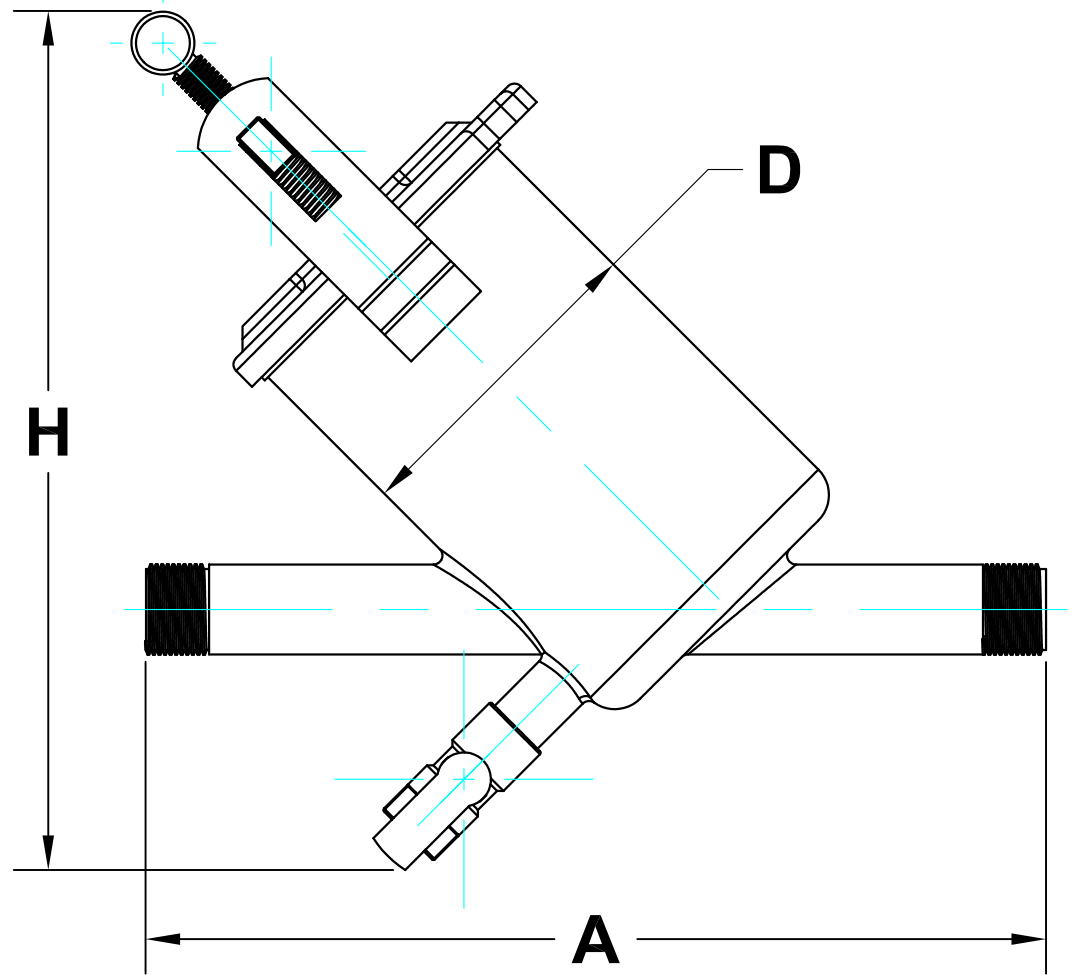

General Dimensions

Model	Length "A"	Diameter "D"	Height "H"	Weight (lbs.)
ORM-010-IS	9.75	4	12.5	12
ORM-015-IS	13.25	4	14.5	15
ORM-020-IS	18.5	6	18	33
ORM-030-IS	22	6	20.5	60
ORM-040-IS	27	8	24.5	92
ORM-060-IS	35	12	27	159
ORM-080-IS	43	12	31	204

Subject to change without notice.

ALL DIMENSIONS IN INCHES UNLESS OTHERWISE STATED

DRAWN BY:
GW
APPVD.:
DATE:
07/09/02
SCALE:
NTS

ORIVAL, INC. 40 N. Van Brunt St., Englewood, NJ 07631
(201) 568-3311; Fax: (201) 568-1916

GENERAL DIMENSION SHEET

DRAWING NO. **ORM-xxx-IS** SHEET: 1 of 1

REV	DESCRIPTION	DATE	APP'D